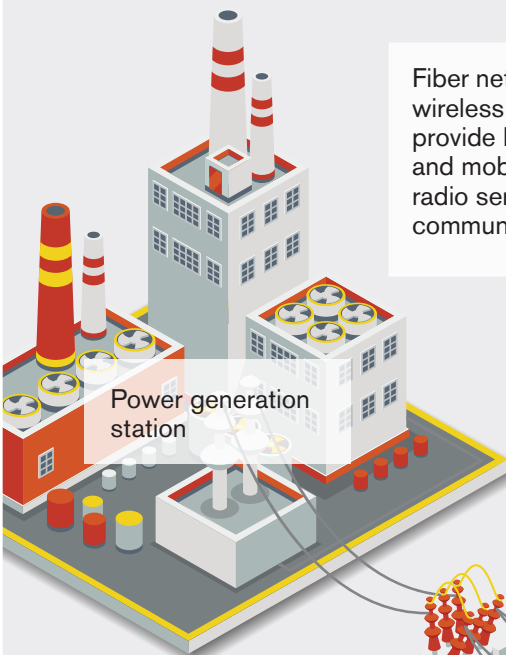

Custom Fiber Optic & Electronic Cable Assemblies

CONNECTING

Utilities, Homes & Businesses

Electric utilities operate and maintain their telecom networks to support safe, reliable and secure delivery of essential services. These networks help provide security from physical and cyber attacks.

Wireless communications reach customer homes and enable Advanced Metering Infrastructure (AMI).

Utility office backhaul communications

Fiber networks and wireless systems provide broadband and mobile radio services to communities.

Fiber connects power generating stations, substations and control centers to monitor system devices and manage their networks.

Fiber optic assemblies in the transmission and distribution infrastructure support Supervisory Control and Data Acquisition (SCADA) and Distribution Automation (DA).