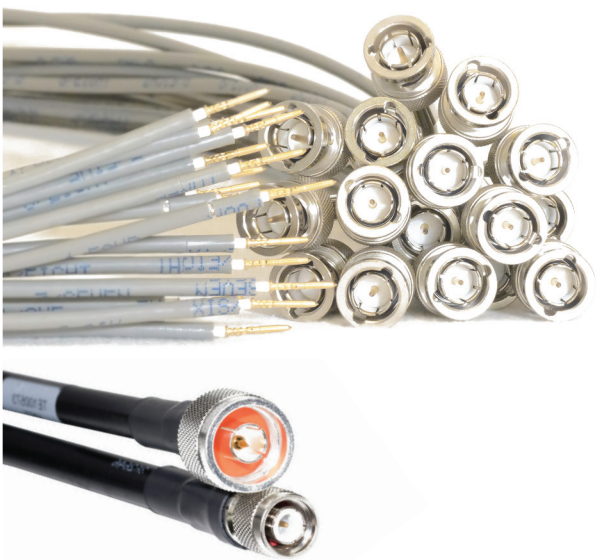

Fiber connects power generating stations, substations and control centers to monitor system devices and manage their networks.

Fiber optic assemblies in the transmission and distribution infrastructure support Supervisory Control and Data Acquisition (SCADA) and Distribution Automation (DA).

Power generation station

Transmission breaker

Our rapid response team is available 24/7 to fulfill your urgent custom fiber needs with exactly what you require, when and where you need it.

DS3/DS4 Coax

LMR Jumpers

Data Cables

Fiber Optic Jumpers, Patch Cords & Pigtails

*Modular Advanced Reel Systems (MARS)
For Emergency Restoration*

Cell Tower Assemblies

QUALITY ASSURED

Every Litra cable assembly is tested and verified to meet continuously evolving industry standards for cabling infrastructure.