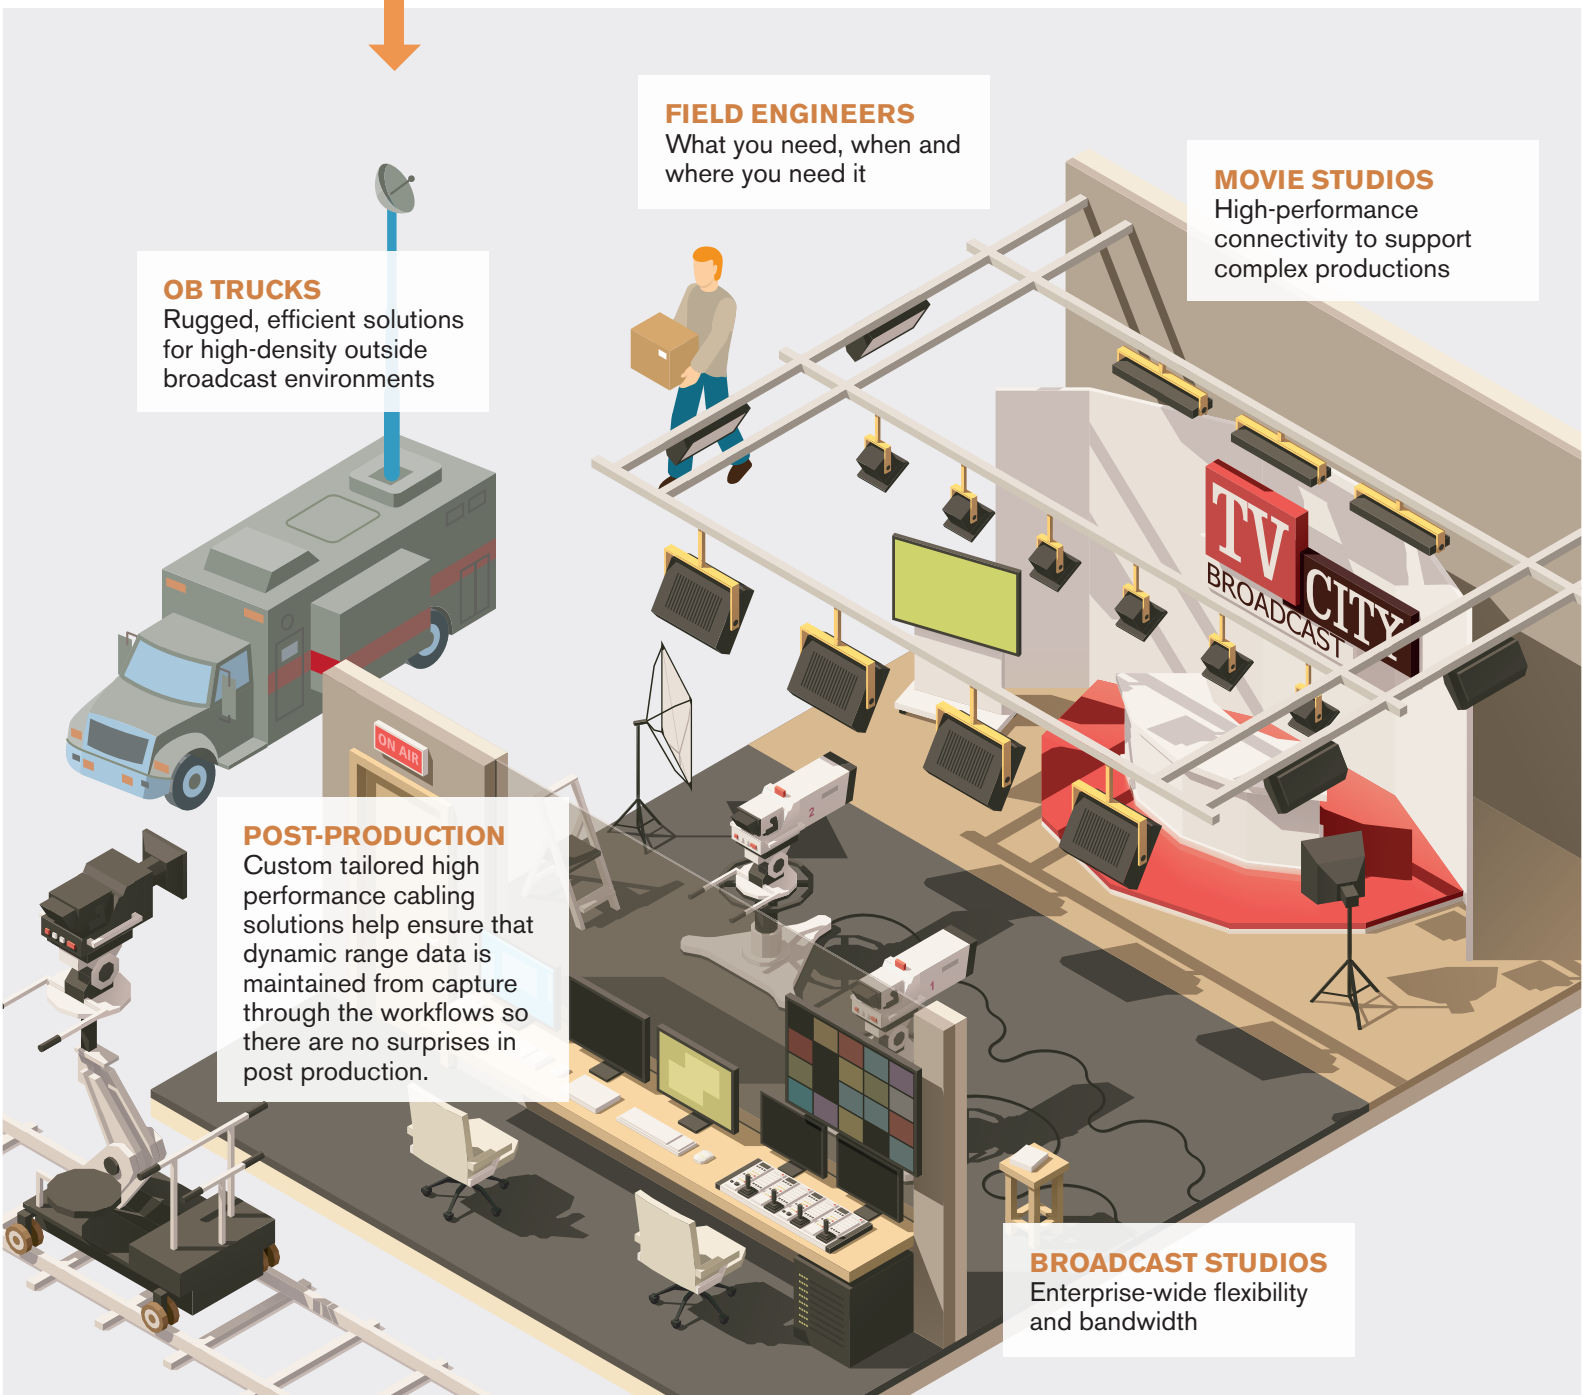

BROADCAST STUDIOS

Enterprise-wide flexibility and bandwidth